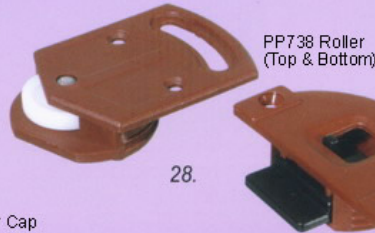

21. Wire Cap 80mm x M8 x D20

22. PP520 - 35mm Wire Cap

23. PP521 - 59mm Wire Cap

24. PP522 - 35mm x 80mm Wire Cap

25. PP860 - 26mm Corner Cap

26. PP829 - 26mm Corner Cap

27. PP829 - 19mm Corner Cap

PP738 Roller (Top & Bottom)

29. Heavy Duty Sliding Roller

30. Plastic Dowel

31. Wood Dowel

32. Chipboard Screws

a) D-Nut
b) E-Nut

a) Plastic Floor Glide 18mm
b) Plastic Floor Glide 16mm

35. Door Stopper with 1 Pin

36. Door Stopper with 2 Pins