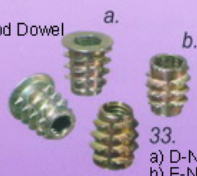

21. Wire Cap 80mm x M8 x D20

22. PP520 - 35mm Wire Cap

23. PP521 - 59mm Wire Cap

24. PP522 - 35mm x 80mm Wire Cap

25. PP860 - 26mm Corner Cap

26. PP829 - 26mm Corner Cap

27. PP829 - 19mm Corner Cap

PP738 Roller (Top & Bottom)

29. Heavy Duty Sliding Roller

30. Plastic Dowel

31. Wood Dowel

32. Chipboard Screws

a) D-Nut
b) E-Nut

a) Plastic Floor Glide 18mm
b) Plastic Floor Glide 16mm

35. Door Stopper with 1 Pin

36. Door Stopper with 2 Pins

37. 5/8\"/>

38. Wall Plug

39. ABS Legs 6\"/>

40. ABS Legs 4\"/>

41. Cam Lock

PVCL Bracket 1\"/>

Metal L Bracket M8 x 13mm

Metal L Bracket 3/4\"/>