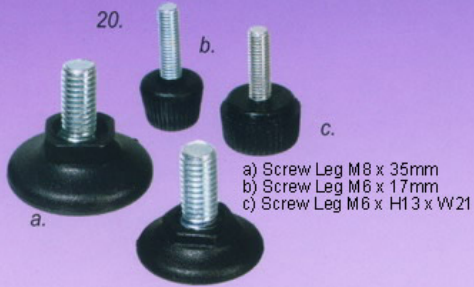

URL : www.perceptive.com.my E-mail : admin@perceptive.com.my

15. Minifix Cap

16. Minifix Screw 3Pc Set

17. Wheel Caster

18. Sofa Leg 2"

19. T45 Sofa Leg

a) Screw Leg M8 x 35mm
b) Screw Leg M6 x 17mm
c) Screw Leg M6 x H13 x W21

21. Wire Cap 80mm x M8 x D20

22. PP520 - 35mm Wire Cap

23. PP521 - 59mm Wire Cap

24. PP522 - 35mm x 80mm Wire Cap

25. PP860 - 26mm Corner Cap

26. PP829 - 26mm Corner Cap

27. PP829 - 19mm Corner Cap

PP738 Roller (Top & Bottom)